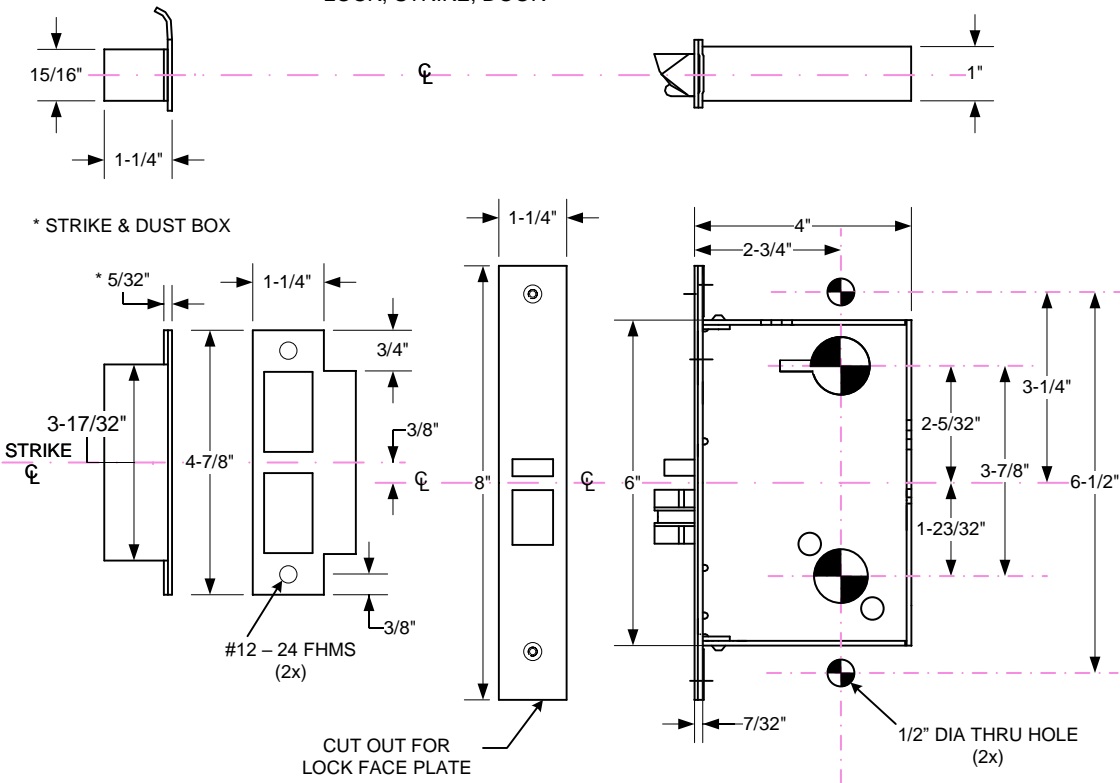

Z7600 SERIES
METAL DOOR, LOCK & TRIM PREP.
FLAT OR BEVELED, HOLLOW METAL DOORS
Escutcheon Trim Models: EE, GE, NE & 07E

DIMENSIONAL REFERENCE ONLY

		OUTSIDE			INSIDE		
FUNCTION		LEVER HOLE	CYLINDER HOLE	THUMBTURN	LEVER	CYLINDER HOLE	THUMBTURN HOLE
***	Z7620	●			●		
**	Z7632	●	●		●	●	
	Z7652	●	●		●		

*** Key Cylinder prep not required for this function

LOCK DETAIL

COMMON CENTER LINE
LOCK, STRIKE, DOOR

DOOR DETAIL

MEASURE BACKSET
FROM \varnothing DOOR EDGE

Z7600 SERIES
WOOD DOOR, LOCK & TRIM PREP.
 FLAT OR BEVELED, WOOD DOORS
 Escutcheon Trim Models: EE, GE, NE & 07E

DIMENSIONAL REFERENCE ONLY

OUTSIDE			INSIDE			
FUNCTION	LEVER HOLE	CYLINDER HOLE	THUMBTURN	LEVER	CYLINDER HOLE	THUMBTURN HOLE
*** Z7620	●			●		
** Z7632	●	●		●	●	
Z7652	●	●		●		

*** Key Cylinder prep not required for this function

LOCK DETAIL

COMMON CENTER LINE
 LOCK, STRIKE, DOOR

DOOR DETAIL

MEASURE BACKSET
 FROM \varnothing DOOR EDGE