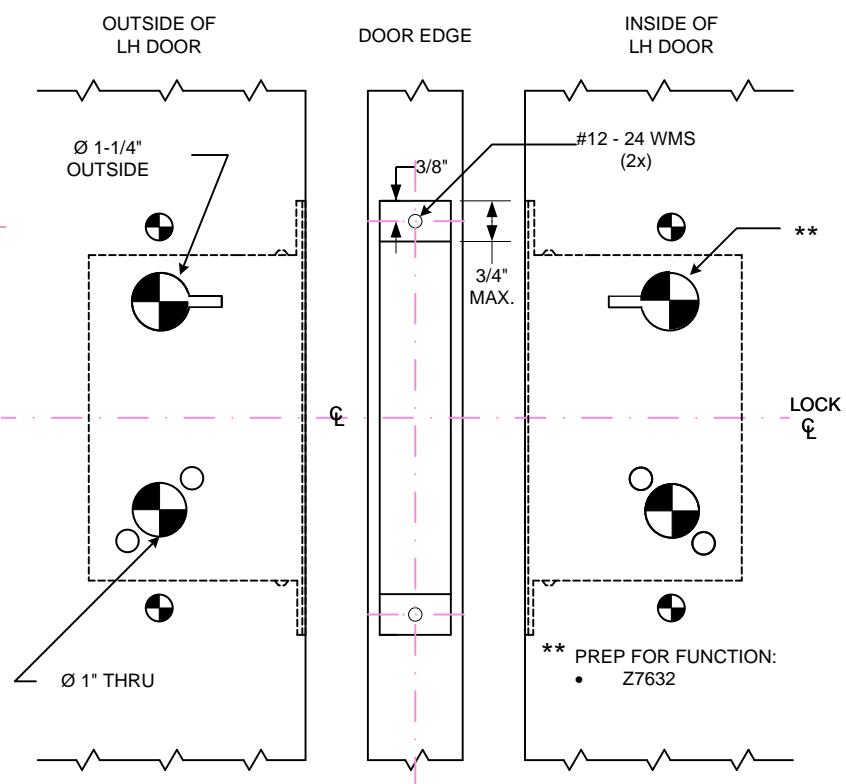

Z7600 SERIES
METAL DOOR, LOCK & TRIM PREP.
FLAT OR BEVELED, HOLLOW METAL DOORS
Escutcheon Trim Models: EE, GE, NE & 07E

DIMENSIONAL REFERENCE ONLY

		OUTSIDE			INSIDE		
FUNCTION		LEVER HOLE	CYLINDER HOLE	THUMBTURN	LEVER	CYLINDER HOLE	THUMBTURN HOLE
***	Z7620	●			●		
**	Z7632	●	●		●	●	
	Z7652	●	●		●		

*** Key Cylinder prep not required for this function

LOCK DETAIL

COMMON CENTER LINE
LOCK, STRIKE, DOOR

DOOR DETAIL

MEASURE BACKSET
FROM \varnothing DOOR EDGE

Z7600 SERIES
WOOD DOOR, LOCK & TRIM PREP.
 FLAT OR BEVELED, WOOD DOORS
 Escutcheon Trim Models: EE, GE, NE & 07E

DIMENSIONAL REFERENCE ONLY

OUTSIDE			INSIDE			
FUNCTION	LEVER HOLE	CYLINDER HOLE	THUMBTURN	LEVER	CYLINDER HOLE	THUMBTURN HOLE
*** Z7620	●			●		
** Z7632	●	●		●	●	
Z7652	●	●		●		

*** Key Cylinder prep not required for this function

LOCK DETAIL

COMMON CENTER LINE
 LOCK, STRIKE, DOOR

DOOR DETAIL

MEASURE BACKSET
 FROM \varnothing DOOR EDGE