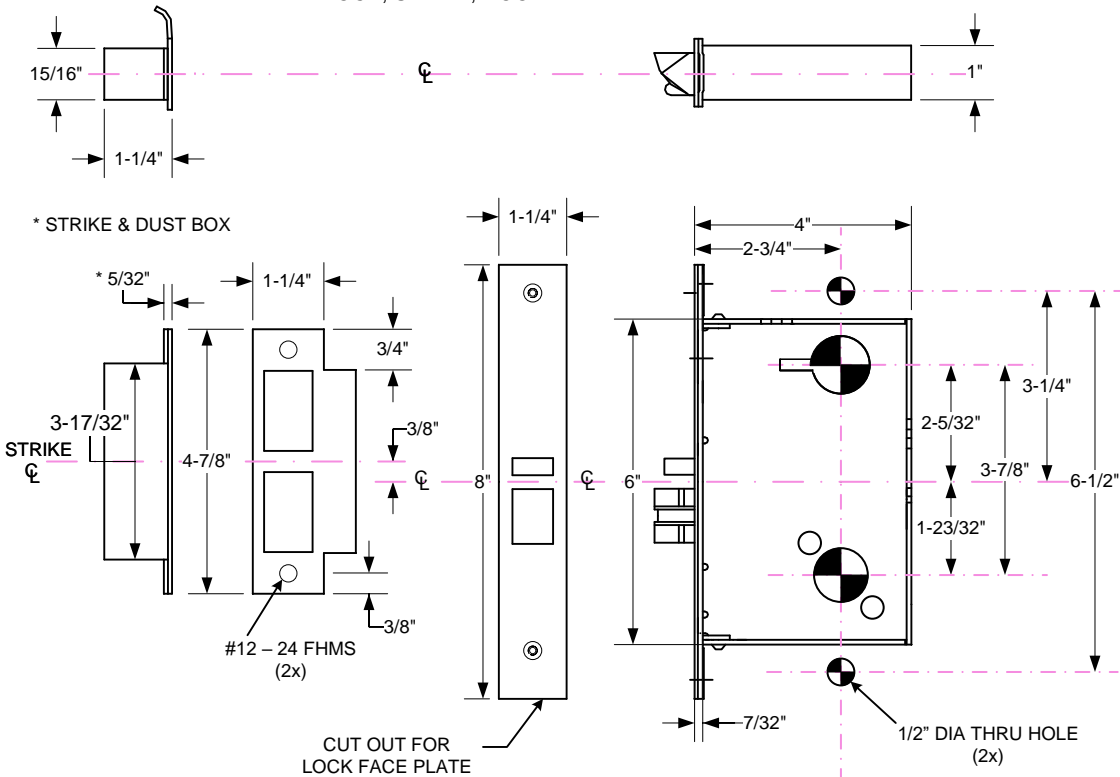

Z7600 SERIES
METAL DOOR, LOCK & TRIM PREP.
FLAT OR BEVELED, HOLLOW METAL DOORS
Escutcheon Trim Models: EE, GE, NE & 07E

DIMENSIONAL REFERENCE ONLY

		OUTSIDE			INSIDE		
FUNCTION		LEVER HOLE	CYLINDER HOLE	THUMBTURN	LEVER	CYLINDER HOLE	THUMBTURN HOLE
***	Z7620	●			●		
**	Z7632	●	●		●	●	
	Z7652	●	●		●		

*** Key Cylinder prep not required for this function

LOCK DETAIL

COMMON CENTER LINE
LOCK, STRIKE, DOOR

DOOR DETAIL

MEASURE BACKSET
FROM \varnothing DOOR EDGE

Z7600 SERIES
WOOD DOOR, LOCK & TRIM PREP.
 FLAT OR BEVELED, WOOD DOORS
 Escutcheon Trim Models: EE, GE, NE & 07E

DIMENSIONAL REFERENCE ONLY

OUTSIDE			INSIDE			
FUNCTION	LEVER HOLE	CYLINDER HOLE	THUMBTURN	LEVER	CYLINDER HOLE	THUMBTURN HOLE
*** Z7620	●			●		
** Z7632	●	●		●	●	
Z7652	●	●		●		

*** Key Cylinder prep not required for this function

LOCK DETAIL

COMMON CENTER LINE
 LOCK, STRIKE, DOOR

DOOR DETAIL

MEASURE BACKSET
 FROM \varnothing DOOR EDGE